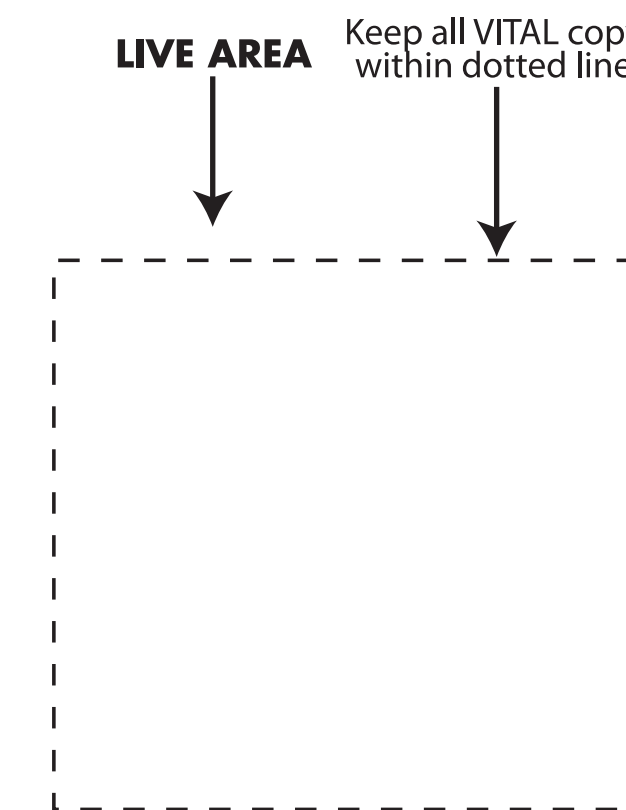

Both sides of the truck.

Back of the truck.

FAIRWAY OUTDOOR ADVERTISING

LESS|SMORE
7 words or less

Mobile Billboard (Raleigh, NC)

Both Sides of the Truck: 10.08' (121") H x 22.66' (272") W

Back of the Truck: 6.83' (82")H x 6.33' (76")W

Scale 1/2" = 1'

- Convert all type to paths
- Do not embed links
- Include all linked support files at 600dpi CMYK
- Save Photoshop files layered
- Upload finished files to <https://files.fairwayoutdoor.com/upload/upload.aspx> User: client Pass: client!
- Email folder name with low res jpg of finished art for reference to your account executive